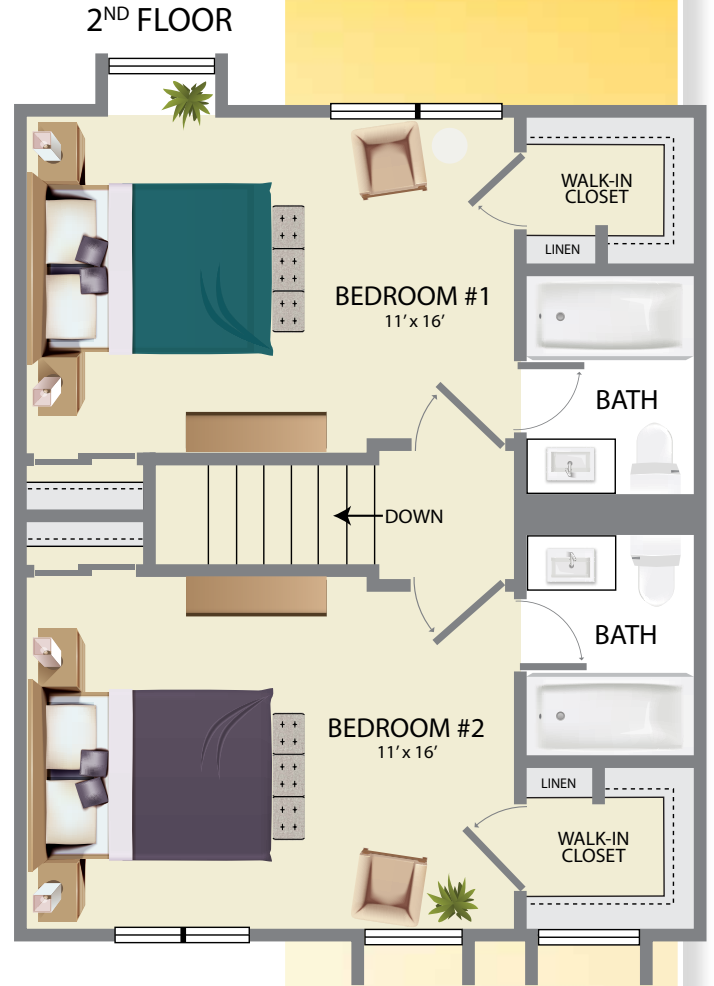

VISTA III

- 1,144 Sq. Ft.
- 2 Bedroom
- 2.5 Bath

180 Walden Way
Galloway, NJ 08205

732.253.7533

sunrisebayapts.com

Plans and furnishings are for marketing purposes only, and are not to scale. Please inspect construction, subdivision, utility, landscape and other plans available through leasing center for complete and specific information. Actual locations may vary and items shown or not shown on this place are subject to errors, omissions and field changes.

*All units can be reasonably adapted for handicap accessibility for an extra charge.