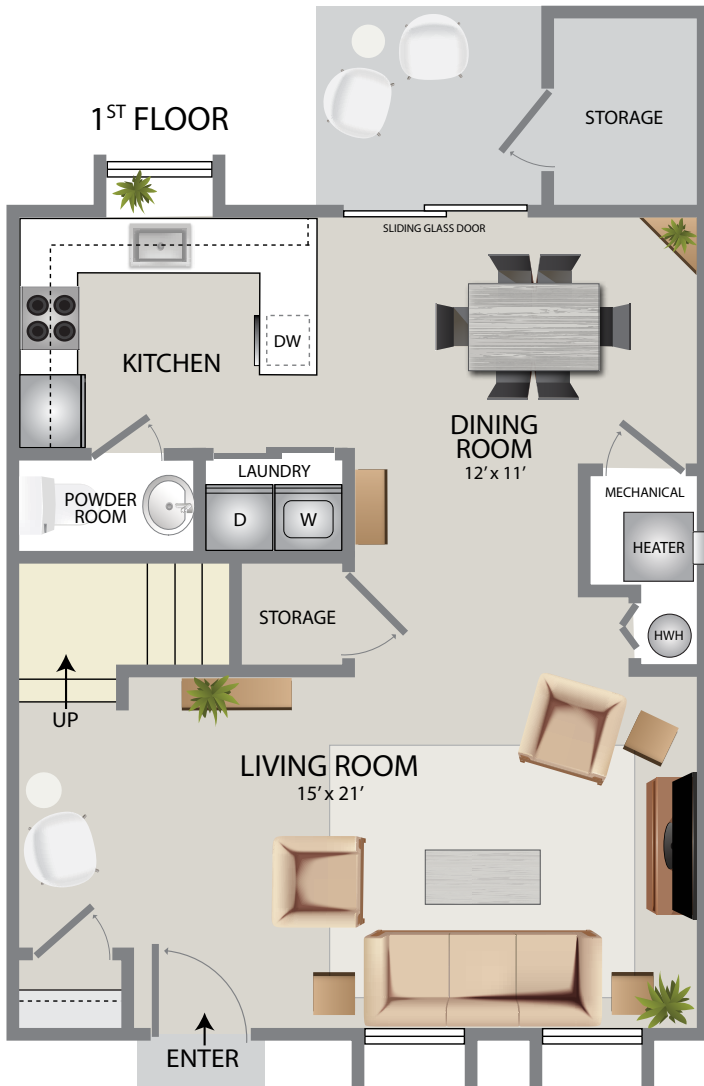

VISTA III

- 1,144 Sq. Ft.
- 2 Bedroom
- 2.5 Bath

180 Walden Way
Galloway, NJ 08205

732.253.7533

sunrisebayapts.com

Plans and furnishings are for marketing purposes only, and are not to scale. Please inspect construction, subdivision, utility, landscape and other plans available through leasing center for complete and specific information. Actual locations may vary and items shown or not shown on this place are subject to errors, omissions and field changes.

*All units can be reasonably adapted for handicap accessibility for an extra charge.